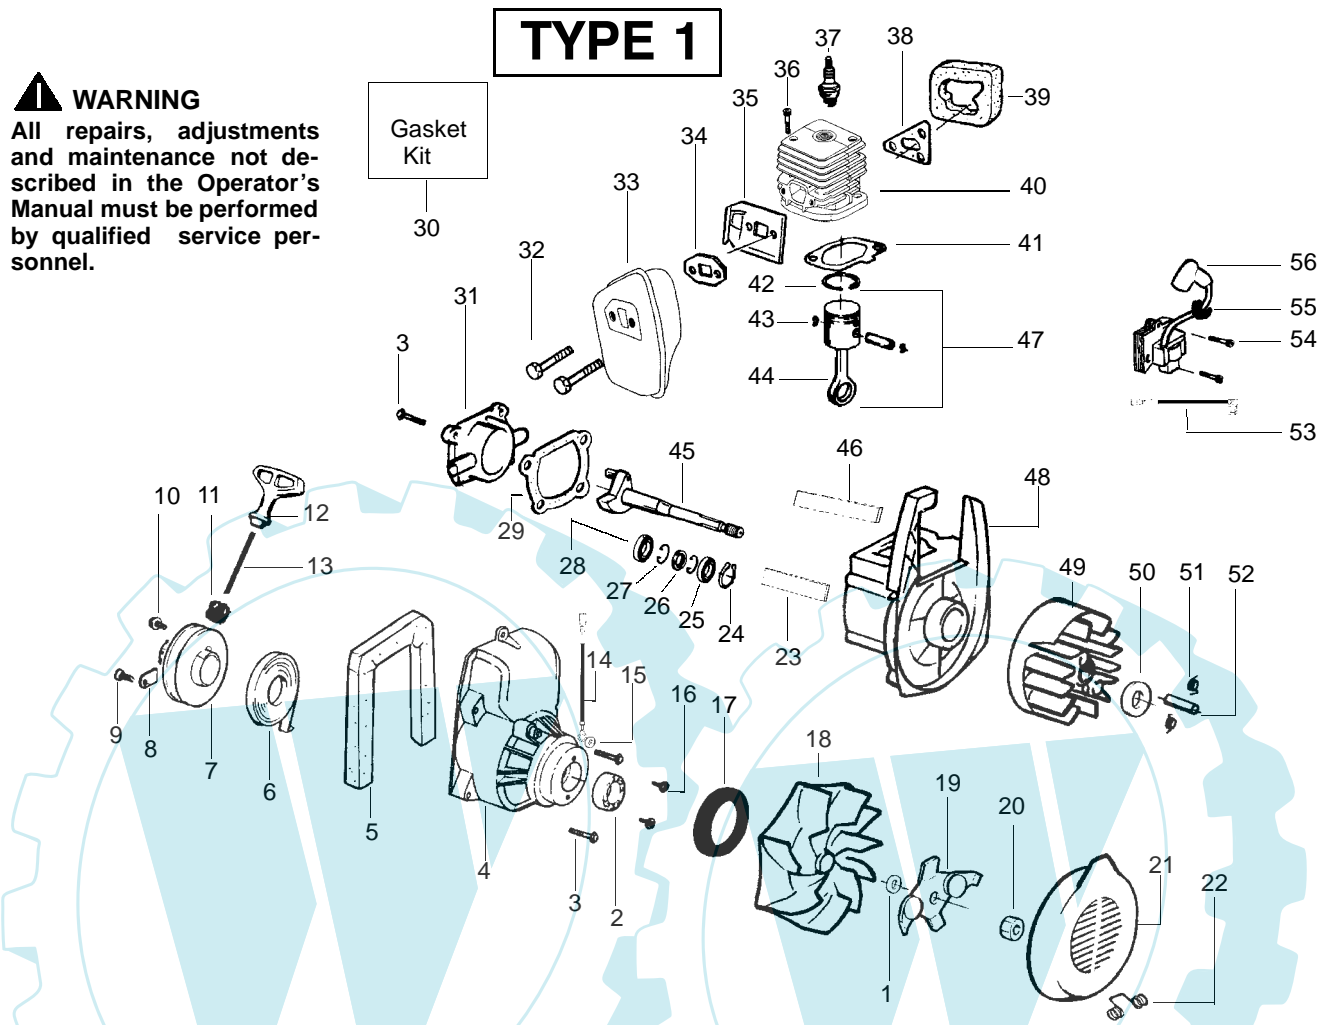

PARTS LIST NO. 530087925		McCULLOCH PARTS LIST	MODEL(s) BVM 240	
DATE 1/31/03	REPLACES 530087925-11/20/02		Note: Illustration may differ from actual model due to design changes	PAGE NO. 4

TYPE 1

WARNING
All repairs, adjustments and maintenance not described in the Operator's Manual must be performed by qualified service personnel.

Ref.	Part No.	Description	Ref.	Part No.	Description	Ref.	Part No.	Description
1.	530016240	Washer-Belleville	24.	530015941	Retainer Ring-C'chaft	44.	530069945	Connecting Rod Ass'y.
2.	530054292	Bearing	25.	530032124	Bearing - Outer	45.	530049429	Assy. - Crankshaft
3.	530015810	Screw	26.	530019179	Seal - Crankcase	46.	530049846	Foam - Top
4.	530054114	Fan Housing Ass'y. (incl. 2, 3)	27.	530015945	Retaining Ring- c'case	47.	530069812	Piston Kit (Incl. 42 & 43)
5.	530049713	Foam Seal	28.	530032125	Bearing - Inner	48.	530069818	Assy.- Crankcase (incl. 25-28)
6.	530042086	Starter Spring	29.	530019181	Gasket - C'case/Shrd	49.	530071268	Assy-Flywheel (incl51)
7.	530069885	Starter Pulley Kit	30.	530069813	Kit - Gasket (incl. 29,34,38,41)	50.	530015149	Washer
8.	530016226	Retainer Can	31.	530049297	Cover - Crankcase	51.	530023817	Spring-Starter Dog
9.	530015880	Screw	32.	530016203	Bolt - Muffler	52.	530016190	Flywheel Spacer
10.	530016080	Screw-Starter Pulley	33.	530052241	Assy. -Muffler	53.	530049495	Leadwire - Switch
11.	530029182	Eyelet - Flange	34.	530019241	Gasket - Muffler	54.	530016208	Bolt
12.	530049488	Starter Handle	35.	530049502	Shield - Muffler	55.	530019182	Grommet-Ign. Module
13.	530069232	Kit - Rope	36.	530015953	Screw	56.	530052266	Ignition Module
14.	530049496	Leadwire - Ground	37.	952030201	Spark Plug (RCJ-8Y)			
15.	530015677	Washer	38.	530019242	Gasket- Carb. Adapter			
16.	530015815	Screw	39.	530019247	Air Dam			
17.	530019240	O-Ring	40.	530069865	Cylinder Kit	Not Shown		
18.	530069817	Assy. Impeller	41.	530049467	Gasket - Cylinder			
19.	530095461	Assy. Mulch Blade	42.	530055120	Piston Rings (2)		530069914	Spark Arrestor Kit (Optional)
20.	530626605	Nut	43.	530015162	Retainer			
21.	530049313	Door - Inlet						
22.	530402043	Spring-Return Cover						
23.	530049847	Foam - Side						

✓ = NEW PART NUMBER FOR THIS IPL   ★ = REFER TO THE SERVICE REFERENCE INDICATED FOR MORE INFORMATION. (LOCATED AT END OF IPL)
● = THESE PARTS ARE ILLUSTRATED FOR CLARITY. ORDER COMPLETE ASSEMBLY.