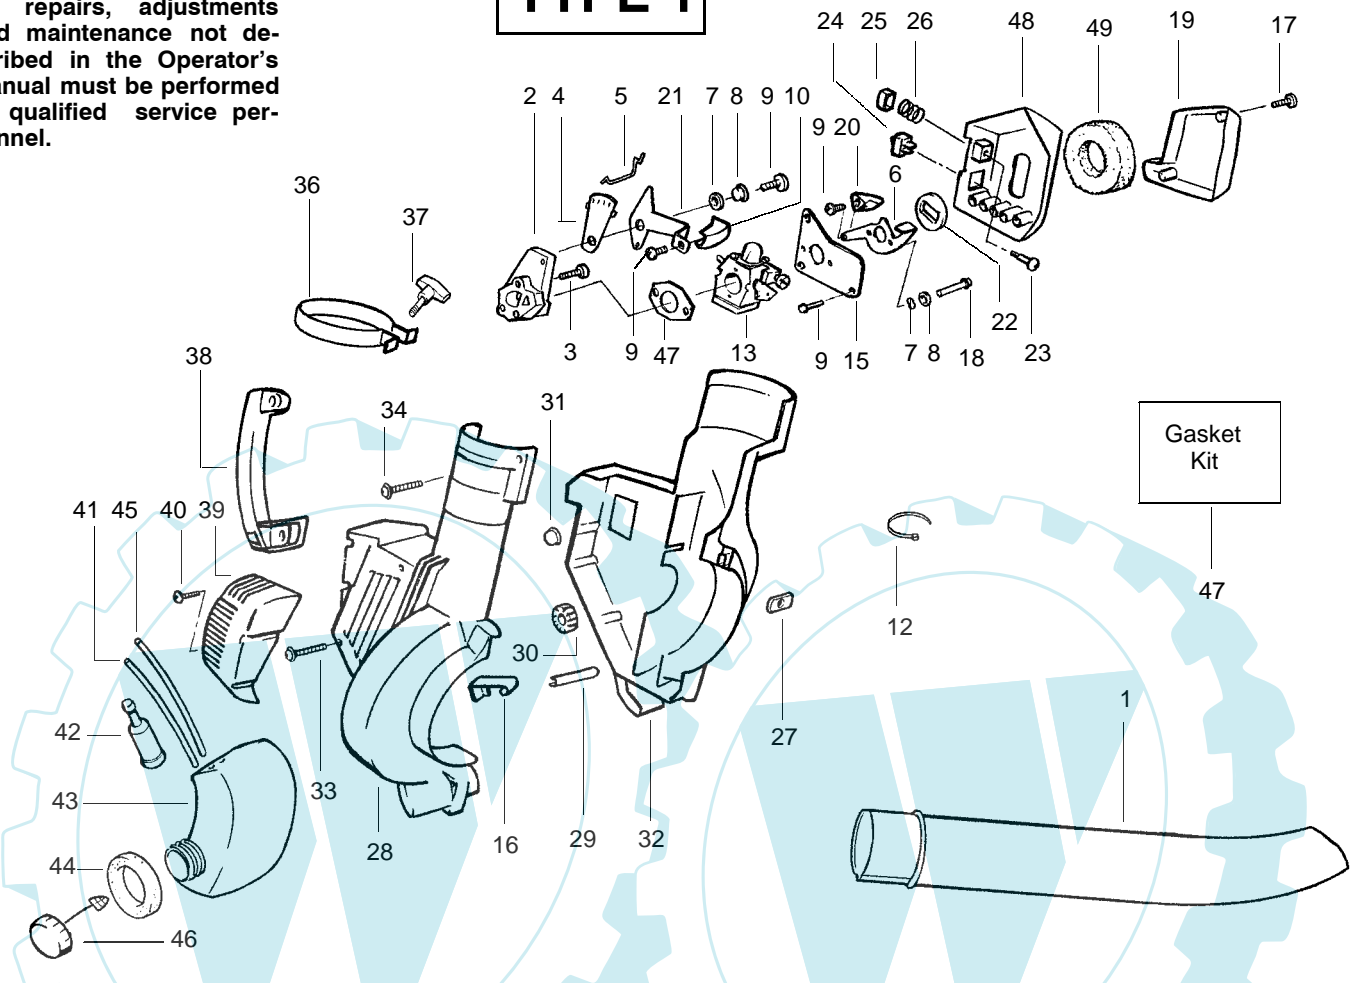

PARTS LIST NO. 530087925		<b>McCULLOCH</b> . PARTS LIST	MODEL(s) BVM 240
DATE 1/31/03	REPLACES 530087925-11/20/02		Note: Illustration may differ from actual model due to design changes

**⚠ WARNING**  
All repairs, adjustments and maintenance not described in the Operator's Manual must be performed by qualified service personnel.

**TYPE 1**

Ref.	Part No.	Description	Ref.	Part No.	Description
1.	530095597	Blower Tube	28.	530049312	Housing-Right
2.	530049322	Carburetor Adaptor	29.	530049617	Guide Starter Rope
3.	530016014	Screw	30.	530049323	Isolator
4.	530049526	Throttle Plate	31.	530036792	Isolator
5.	530049324	Throttle Linkage	32.	530049311	Housing-Left
6.	530049834	Choke Lever	33.	530015886	Screw
7.	530015254	Washer	34.	530015880	Screw
8.	530015852	Choke Spacer	36.	530016324	Clamp-Blower Tube
9.	530015775	Screw	37.	530016322	Knob
10.	530049837	Knob-Throttle Lever	38.	530095469	Handle
12.	530049494	Wire Clamp	39.	530049879	Muffler Cover
13.	530069924	Carburetor Ass'y. (WA-229)	40.	530015880	Screw
15.	530052293	Choke Plate	41.	530069247	Line Kit-Carb/Purge
16.	530402044	Spring Cover Latch	42.	530095646	Fuel Pick-up Ass'y.
17.	530015957	Screw	43.	530049491	Fuel Tank Ass'y.
18.	530015849	Screw	44.	530049527	Gasket-Fuel Tank
19.	530049315	Air Box Cover	45.	530069216	Line Kit-Tank/Purge
20.	530049836	Knob-Choke Lever	46.	530049386	Fuel Cap w/Retainer
21.	530049325	Throttle Lever	47.	530069813	Gasket Kit
22.	530019246	Filter-Choke Plate	48.	530049316	Air Box
23.	530016211	Retainer-Purge Button	49.	530049383	Air Filter
24.	530069572	Switch			
25.	530049838	Purge Button			
26.	530016212	Spring-Purge Button			
27.	530016207	Nut			
				Not Shown	
				---	Operator Manual
				530087850	Scan.
				530087851	Euro.

## TYPE 1,2,3

**Vacuum Tube Ass'y.**

Ref.	Part No.	Description
1.	530095564	Assy-Vac. Bag w/strap
2.	530095470	Tube-Elbow Vac
3.	530049686	Retainer-Vac Tube Knob
4.	530016322	Knob
5.	530094476	Tube-Lower Vac
6.	*****	Tube-Upper Vac