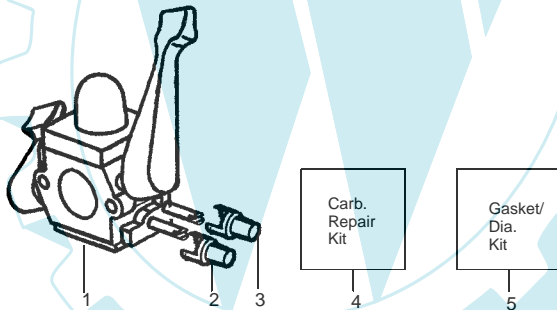

TYPE 2,3 ONLY

Carburetor Assembly Part # 530071465 - (C1Q-W11)

Ref.	Part No.	Description
1.	530071465	Assy-Carb. Zama (C1Q-W11)
2.	530038479	Cap-Limiter (high) brown
3.	530038478	Cap-Limiter (low) tan
4.	530071475	Kit-Carb. Repair
5.	530071489	Kit-Carb. Gasket (Zama)

Kit - Carburetor Assy # 530071632 - C1Q-W11C

Note: No Repair kits are available for this carburetor, please order the complete assembly part number 530-071632 (C1Q-W11C)