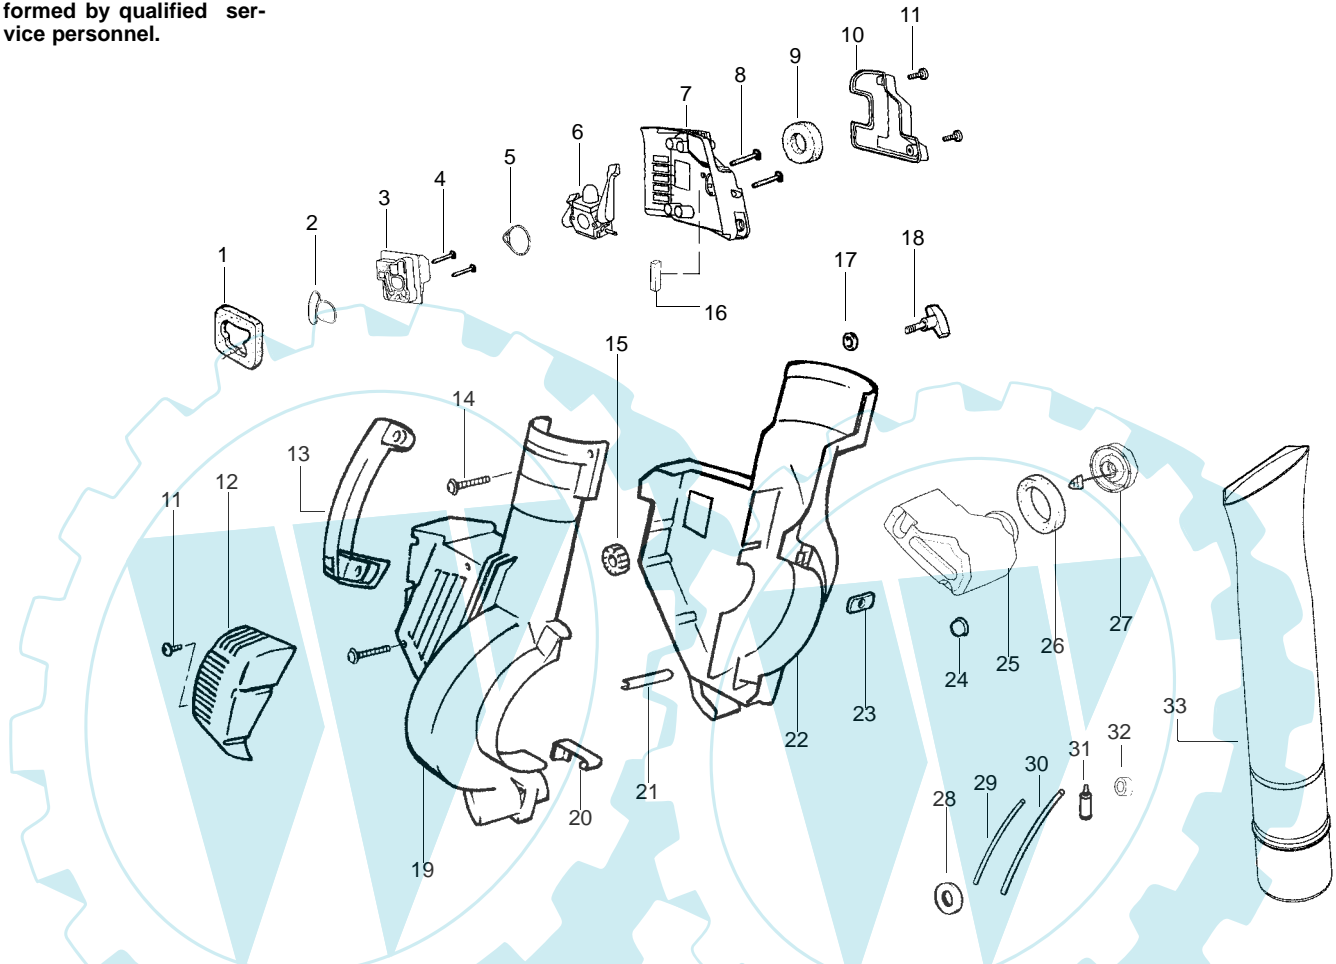

PARTS LIST NO. 530087925		McCULLOCH PARTS LIST	MODEL(s) BVM 240	
DATE 1/31/03	REPLACES 530087925-11/20/02		Note: Illustration may differ from actual model due to design changes	PAGE NO. 3

TYPE 3

⚠ WARNING

All repairs, adjustments and maintenance not described in the Operator's Manual must be performed by qualified service personnel.

Ref.	Part No.	Description	Ref.	Part No.	Description
1.	530071459	Air Dam (kit)	21.	530049617	Guide-Starter Rope
2.	530071458	Gasket-Adapter (kit)	22.	530056685	Housing-Left
3.	530035561	Carburetor Adaptor	23.	530016207	Nut
4.	530016309	Screw	24.	530036792	Isolator-Crankcase
5.	530071458	Gasket-Carburetor (kit)	25.	530049491	Assy-Fuel Tank
6.	---	Kit-Carb Ass'y. (C1Q-W11)	26.	530049527	Gasket-Fuel Tank
	530071465	(C1Q-W11C)	27.	530049386	Fuel Cap w/Retainer
	530071632		28.	530049656	Grommet-Shroud
7.	530056629	Air Box	29.	530069247	Kit-Line Carb/Purge
8.	530015849	Screw-Carb.	30.	530069216	Kit-Line Tank/Purge
9.	530049383	Filter-Air	31.	530095646	Assy-Fuel Pick-up
10.	530056581	Cover-Air Filter	32.	530071459	Grommet-Fuel line (kit)
11.	530016349	Screw	33.	530095597	Tube-Blower
12.	530056641	Guard-Muffler			
13.	530095469	Handle			
14.	530015886	Screw			
15.	530049323	Isolator			
16.	530071459	Foam 25.4mm (kit)			
17.	530015197	Nut			
18.	530016322	Knob-Blower	↗	530163815	Manual - Scan.
19.	530056684	Housing-Right	↗	530163816	Manual - Europe
20.	530402044	Spring-Cover Latch		530057414	Warning Decal

↗ = NEW PART NUMBER FOR THIS IPL

★ = REFER TO THE SERVICE REFERENCE INDICATED FOR MORE INFORMATION. (LOCATED AT END OF IPL)