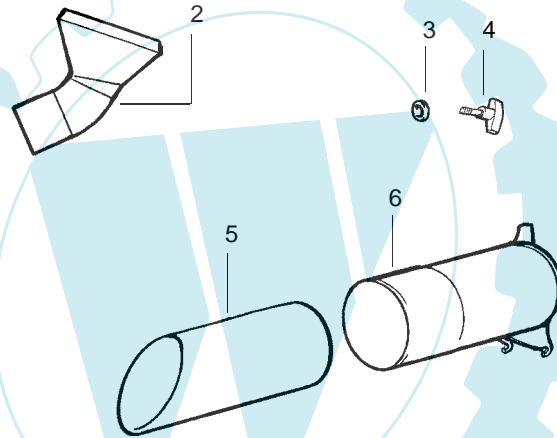

TYPE 1,2,3

Vacuum Tube Ass'y.

Ref.	Part No.	Description
1.	530095564	Assy-Vac. Bag w/strap
2.	530095470	Tube-Elbow Vac
3.	530049686	Retainer-Vac Tube Knob
4.	530016322	Knob
5.	530094476	Tube-Lower Vac
6.	*****	Tube-Upper Vac

***** **Service Note** *****
(When ordering the new upper vac tube 530056901 , items # 3,4 are not required.)

✓ = NEW PART NUMBER FOR THIS IPL   * = REFER TO THE SERVICE REFERENCE INDICATED FOR MORE INFORMATION. (LOCATED AT END OF IPL)
● = THESE PARTS ARE ILLUSTRATED FOR CLARITY. ORDER COMPLETE ASSEMBLY.