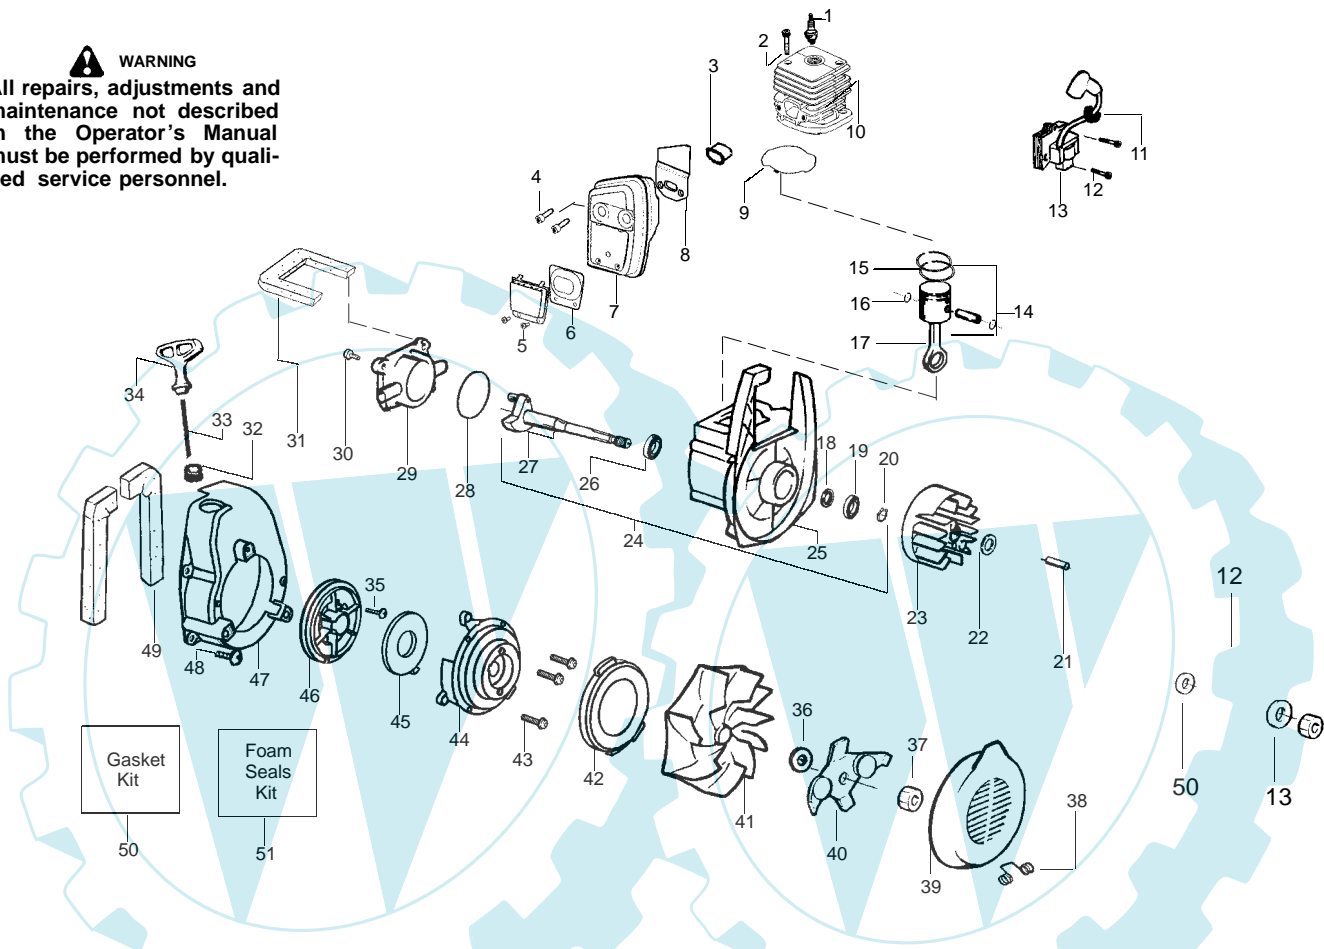

PARTS LIST NO. 530087925		McCULLOCH. PARTS LIST	MODEL(s) BVM 240	
DATE 1/31/03	REPLACES 530087925-11/20/02		Note: Illustration may differ from actual model due to design changes	PAGE NO. 6

TYPE 3

WARNING
All repairs, adjustments and maintenance not described in the Operator's Manual must be performed by qualified service personnel.

Ref.	Part No.	Description	Ref.	Part No.	Description	Ref.	Part No.	Description
1.	952030249	Spark Plug (RCJ-6Y)	21.	530016190	Spacer-Flywheel	40.	530095461	Assy-Mulch Blade
2.	530015953	Screw	22.	530015149	Washer	41.	530069817	Assy-Impeller
3.	530055191	Insulator-Heat	23.	530039209	Assy-Flywheel	42.	530056625	Seal-Ring
4.	530016387	Screw-Muffler-Internal	24.	530071456	Assy-Crankcase/Crank shaft (incl. 20,25,27)	43.	530016349	Screw
5.	530015241	Screw	25.	530012492	Assy-Crankcase (Incl. 18,19,26)	44.	530055101	Housing-Pulley
6.	530071593	Kit-Spark Screen (incl. #5)	26.	530032125	Bearing-Inner	45.	530042086	Spring-Starter
7.	530071600	Kit-Muffler (incl. 4,5,6, & 8)	27.	530012452	Assy-Crankshaft	46.	530071466	Kit-Starter Pulley
8.	530071458	Gasket-Baffle (kit)	28.	530071458	O-ring-C/case (kit)	47.	530055102	Fan Housing
9.	530071458	Gasket-Cylinder (kit)	29.	530012443	Cover-Crankcase	48.	530015810	Screw
10.	530071457	Kit-Cylinder	30.	530015810	Screw	49.	530071459	Foam-182mm (kit)
11.	530019182	Grommet-Ign. Module	31.	530071459	Foam-219mm (kit)	50.	530071458	Kit-Gasket (page 3 incl. 2 & 5) (page 6 incl. 8,9, & 28)
12.	530016357	Screw-Ignition Module	32.	530029182	Eyelet-Flange	51.	530071459	Kit-Foam Seals (page 3 incl. 1,16, & 32) (page 6 incl. 31 & 49)
13.	530035505	Ignition Module	33.	530071467	Kit-Rope			
14.	530069812	Kit-Piston (Incl. 15 & 16)	34.	530049488	Handle-Starter			
15.	530055120	Piston Ring	35.	530016326	Screw-Rope			
16.	530015162	Retainer-Piston Pin	36.	530016240	Washer-Belleville			
17.	530069945	Assy-Connecting Rod	37.	530626605	Nut			
18.	530071615	Kit-Crankcase Seal	38.	530402043	Spring-Return Cover			
19.	530055728	Bearing-Outer	39.	530049313	Inlet Door			
20.	530015941	Retainer Ring-C'chaft						

✓ = NEW PART NUMBER FOR THIS IPL

* = REFER TO THE SERVICE REFERENCE INDICATED FOR MORE INFORMATION. (LOCATED AT END OF IPL)